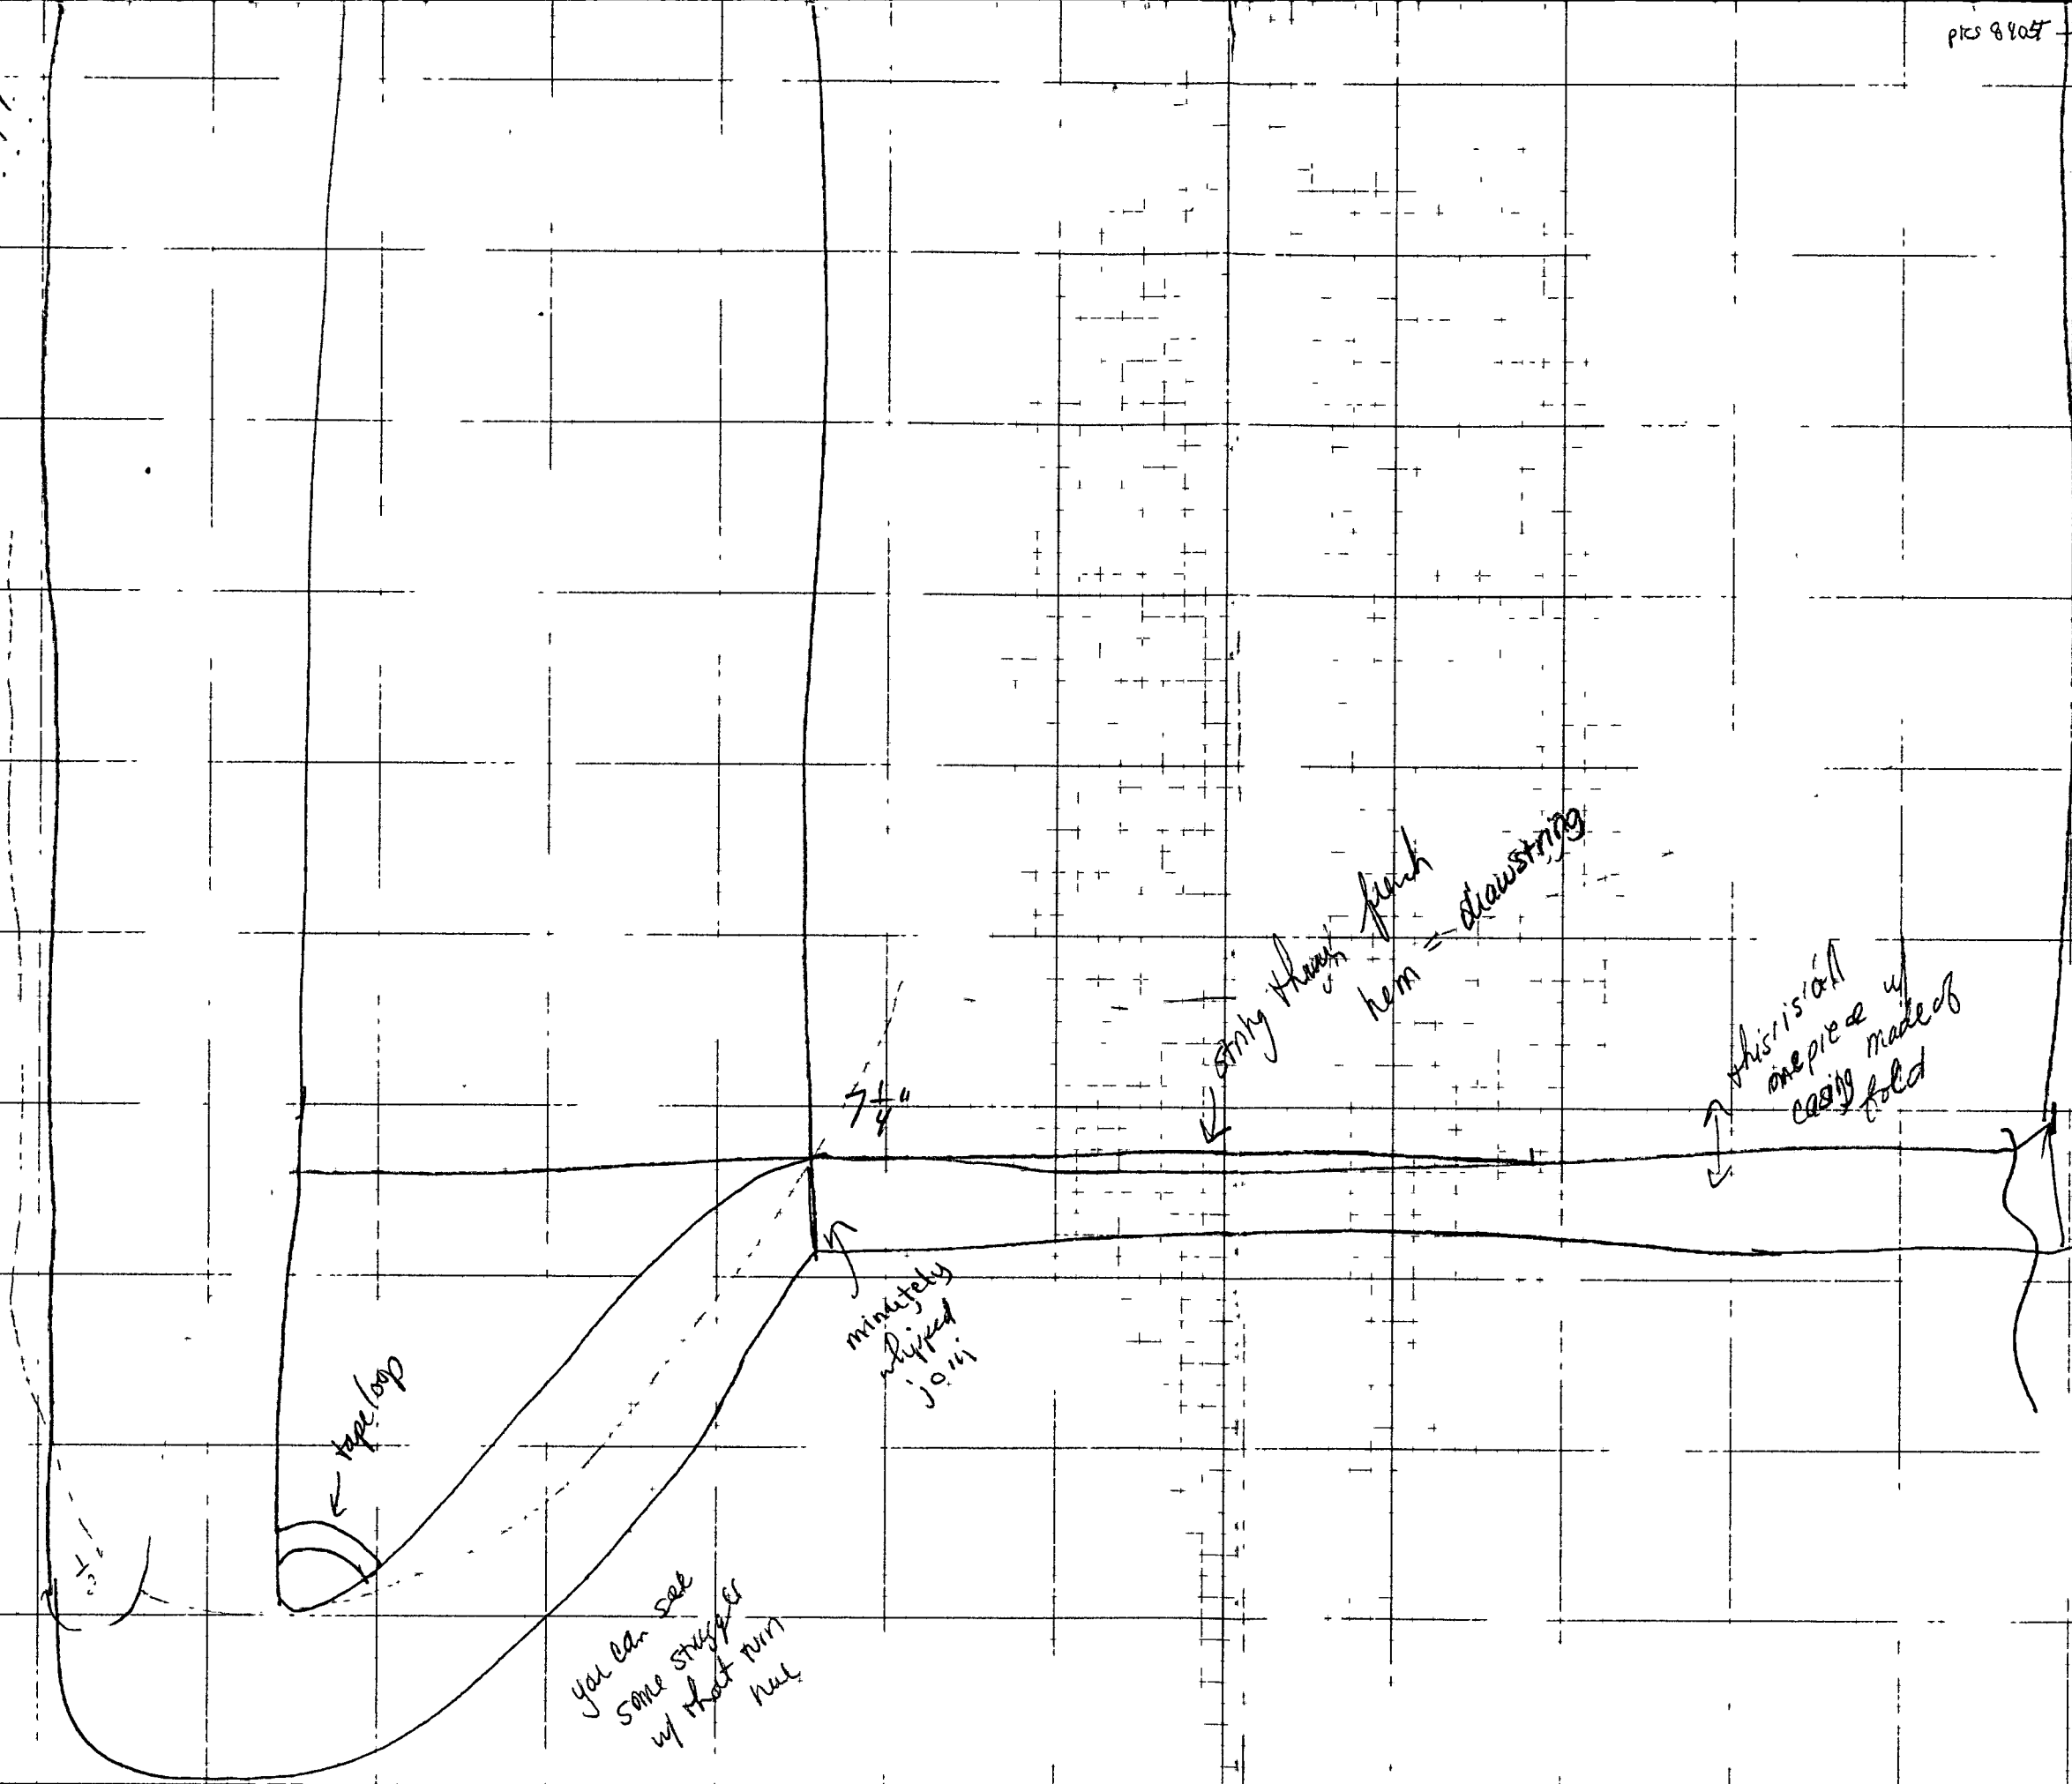

Gen 97.024
#1

SAINES
2015

Rolled
barrel
RWG
garden 8'0
down 4'4"

1/4" casing
big head ←
3"

15/8"

1/16"
WMS

11 1/4

Gen 97.024
1815 (KK)

Kathleen
Kannik
referenced
this or
one like
it

#2 huge!

1624

You can see
some stitching
w/ that run
rule